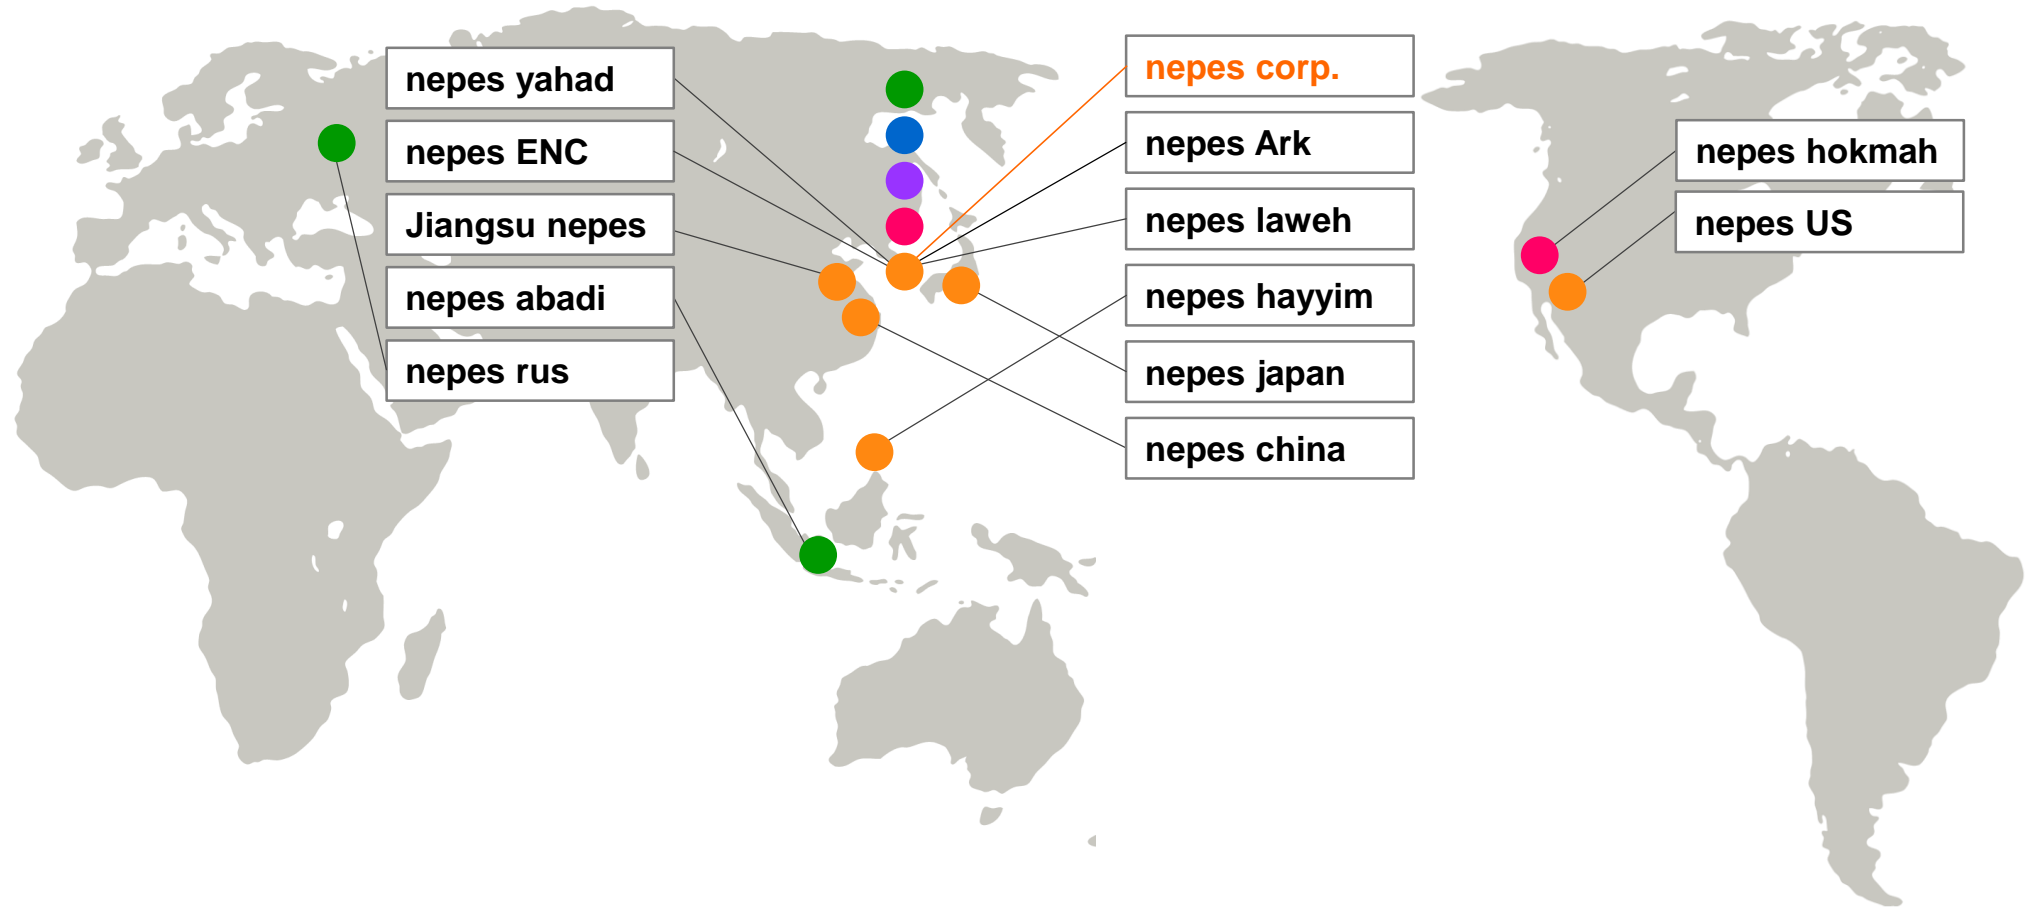

Global nepes

We will serve the earth with our technology and products.

- Semiconductor
- Energy
- IT materials
- Neuromorphic A.I
- 2ndary battery