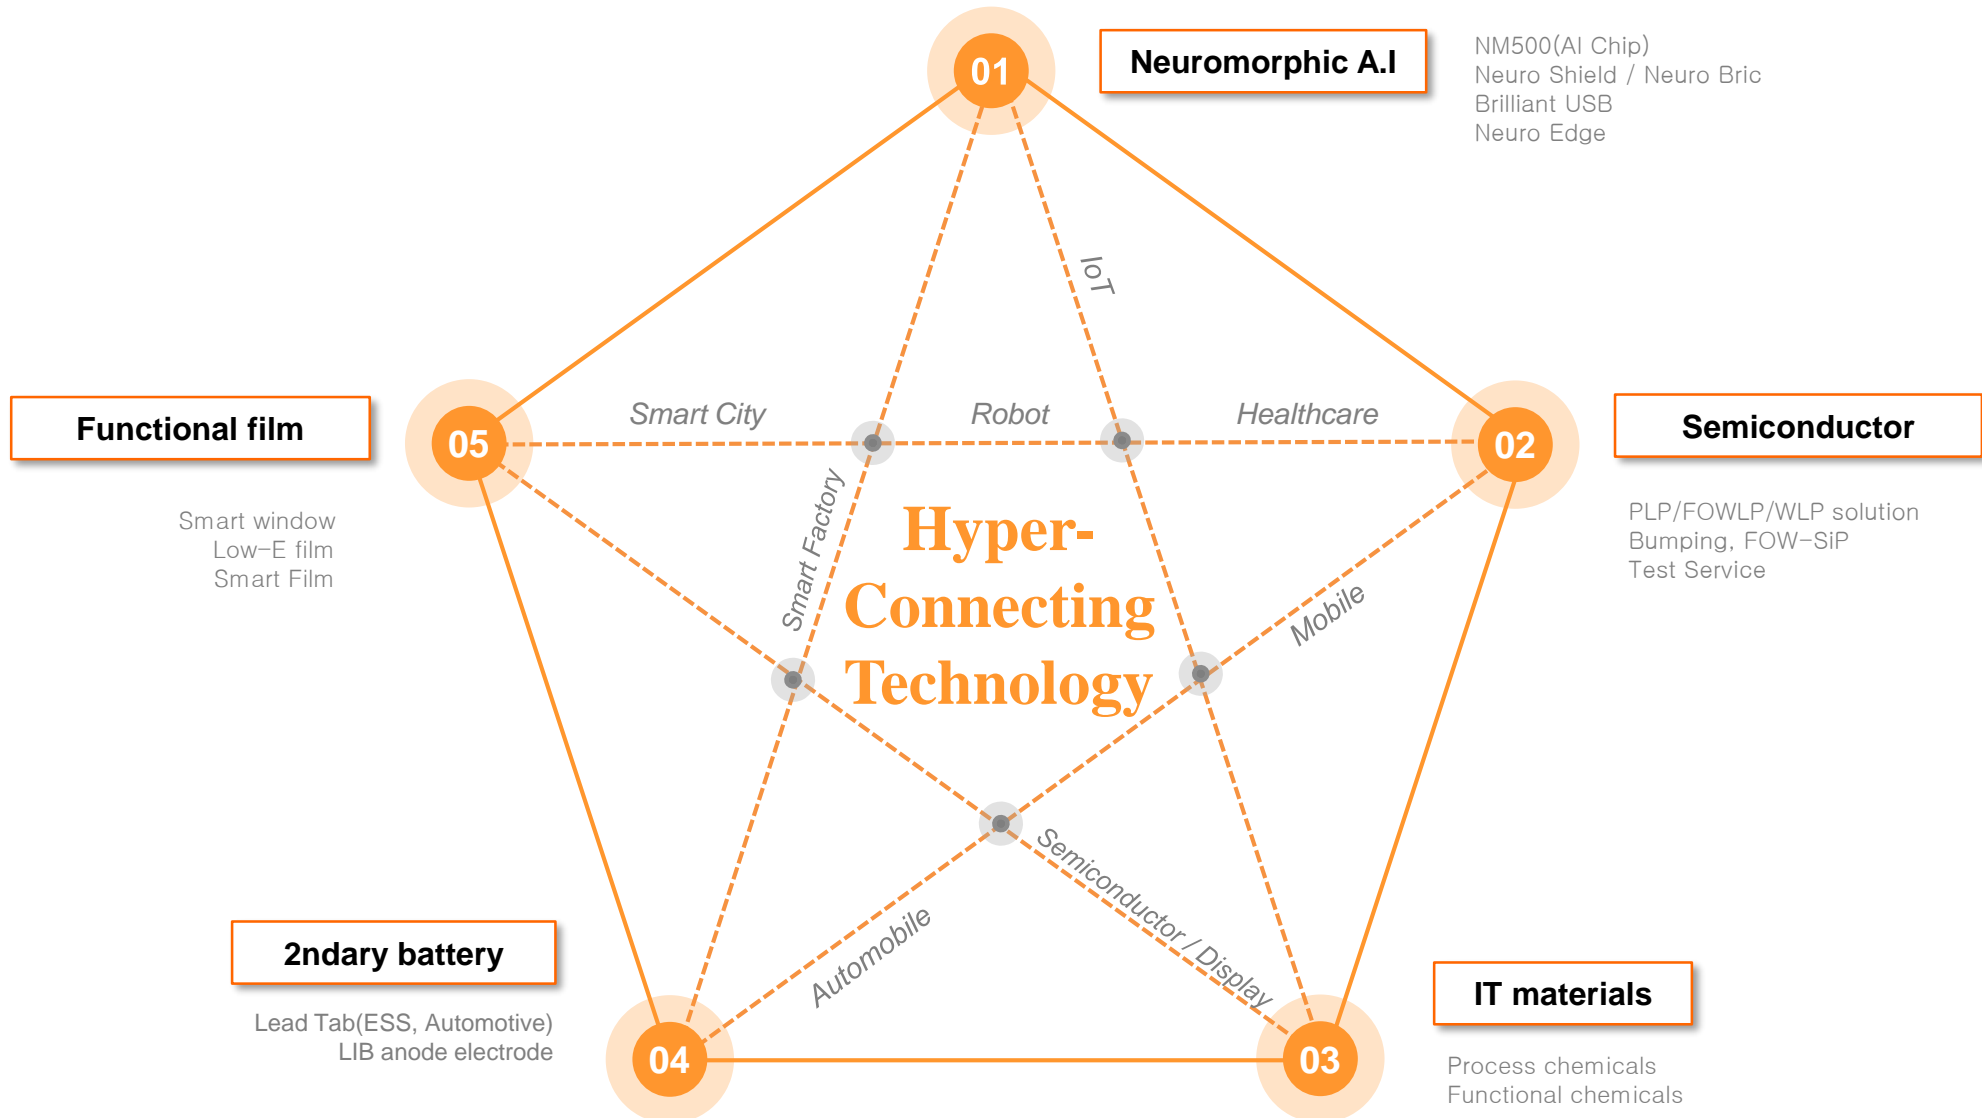

## / 2020 INTRODUCTION /

1. About nepes
2. Business portfolio
3. Core technology
4. Global nepes
5. Corporate culture

nepes' 4D management began at the moment when the company name was chosen

## ◆ 4D(4th dimension) management?

The management that generate creation, innovation, pioneering and fun, satisfaction, and happiness

Logo >

From Hebrew: כַּיִן נָפֶס (khai nepes)  
 = Eternal Life / Dynamic  
 = **Longevity Corporation**

<b>Name of company</b>	nepes		
<b>Date of establishment</b>	1990. 12	<b>CEO</b>	Byung-Koo Lee, 李柄九
<b>Date of Listing</b>	1999. 12(KOSDAQ 033640)	<b>Overseas corporation</b>	CN, US, PHL, IDN, RUS

nepes makes Hyper-connecting Technology that connects future business

### surveillance camera gets smarter!

NEPES applied neuromorphic chip on surveillance camera to enhance detecting ability once detected every moving objects now detects only certain item

April 8, 2020 Chosun Economy