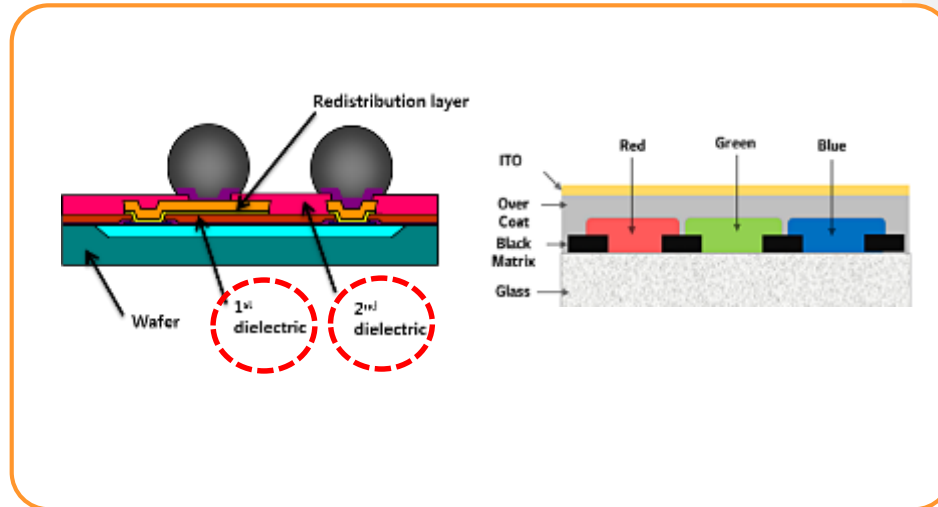

### surveillance camera gets smarter!

NEPES applied neuromorphic chip on surveillance camera to enhance detecting ability once detected every moving objects now detects only certain item

April 8, 2020 Chosun Economy

Functional chemical

- ILD
- Cu Plating
- Color paste

Applications

Semiconductor Display(LCD, OLED)  
Solar Cell