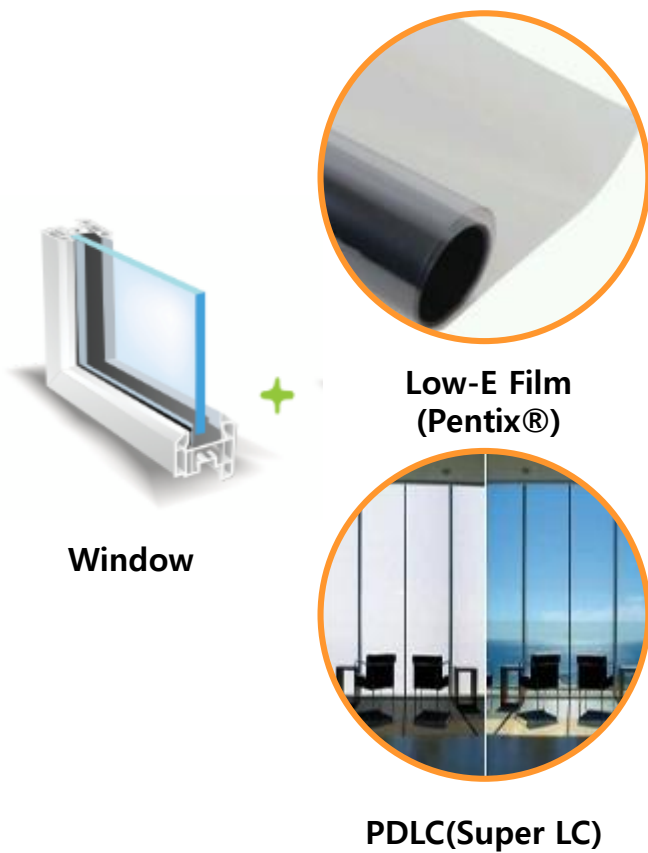

Functional chemical

- ILD
- Cu Plating
- Color paste

Applications

Semiconductor Display(LCD, OLED)  
Solar Cell

## Lithium Ion Battery (small battery)

LIB anode electrode

Lead Tab

### Service & Products

- Lithium Ion Battery
- Lead Tab
- LIB anode electrode

### Applications

- To reduce cooling cost by rejecting solar heat from outside during the summer
- To reduce heating cost by blocking radiation heat loss in winter
- Opaque on normal and turns transparent when electricity is on