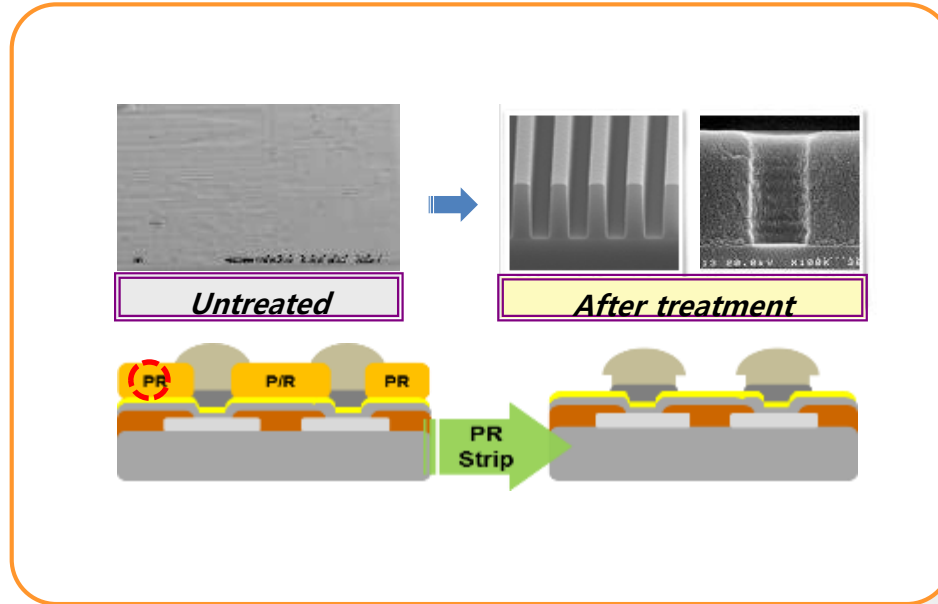

### surveillance camera gets smarter!

NEPES applied neuromorphic chip on surveillance camera to enhance detecting ability once detected every moving objects now detects only certain item

April 8, 2020 Chosun Economy

### Service & Products

- NM500/Neuro Shield / Neuro Bric
- Neuro Edge
- Neuro Pi
- Brilliant USB
- Prodigy board

Conventional PKG

Process chemical

- PR
- Developer
- PSPI Developer
- Stripper
- Etchant
- HSN
- PV texture

Functional chemical

- ILD
- Cu Plating
- Color paste

Applications

Semiconductor Display(LCD, OLED)  
Solar Cell