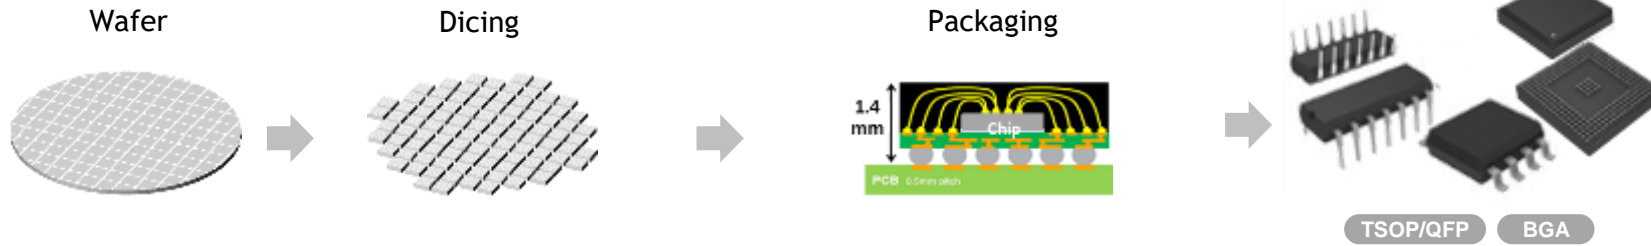

Conventional PKG