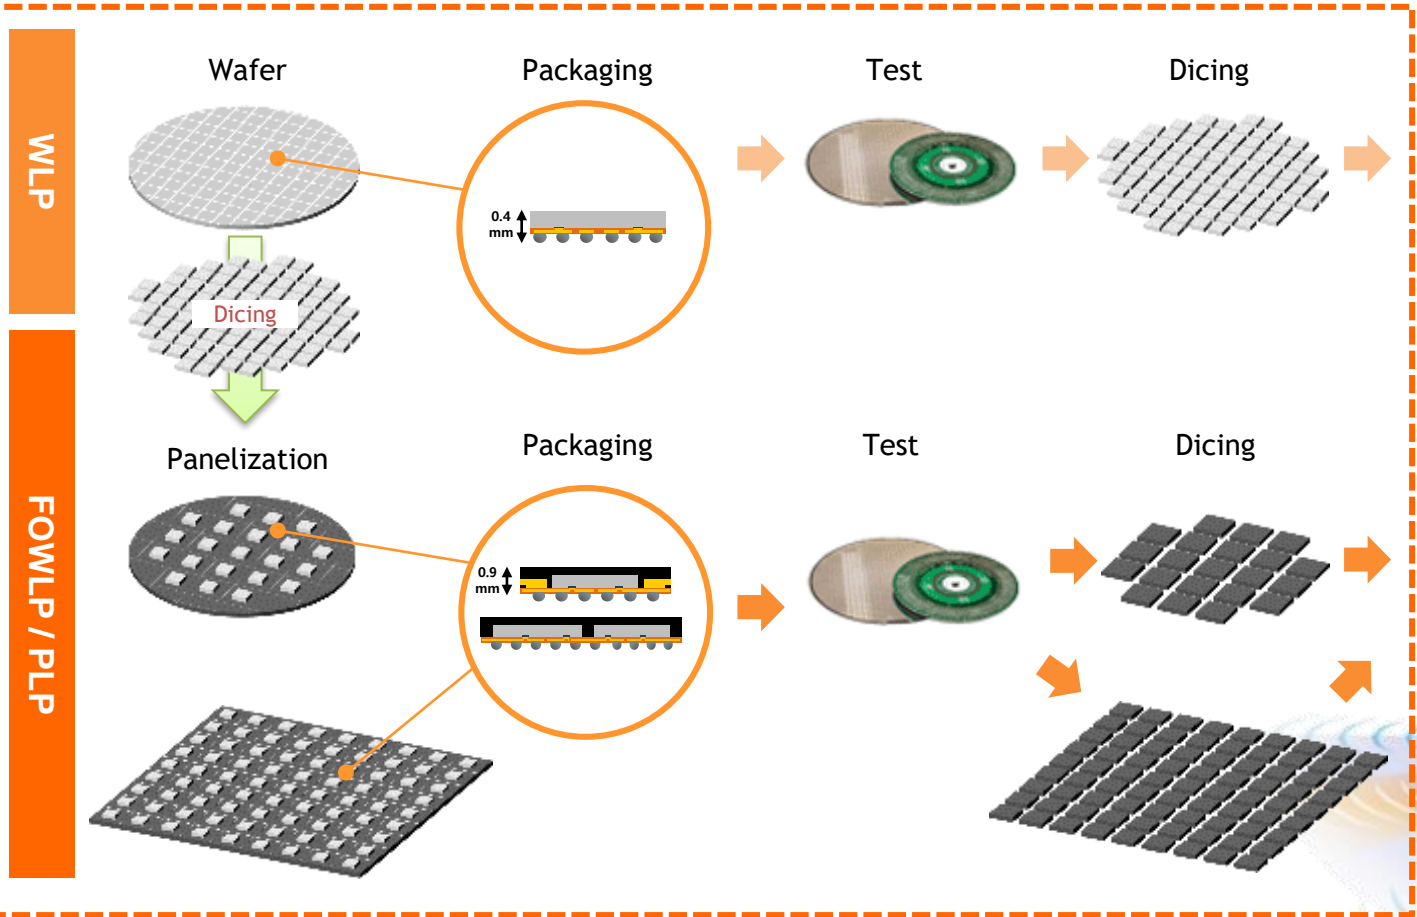

### surveillance camera gets smarter!

NEPES applied neuromorphic chip on surveillance camera to enhance detecting ability once detected every moving objects now detects only certain item

April 8, 2020 Chosun Economy

### Service & Products

- NM500/Neuro Shield / Neuro Bric
- Neuro Edge
- Neuro Pi
- Brilliant USB
- Prodigy board

Conventional PKG

Process chemical

- PR
- Developer
- PSPI Developer
- Stripper
- Etchant
- HSN
- PV texture

Functional chemical

- ILD
- Cu Plating
- Color paste

Applications

Semiconductor Display(LCD, OLED)  
Solar Cell

## Lithium Ion Battery (small battery)

LIB anode electrode

Lead Tab